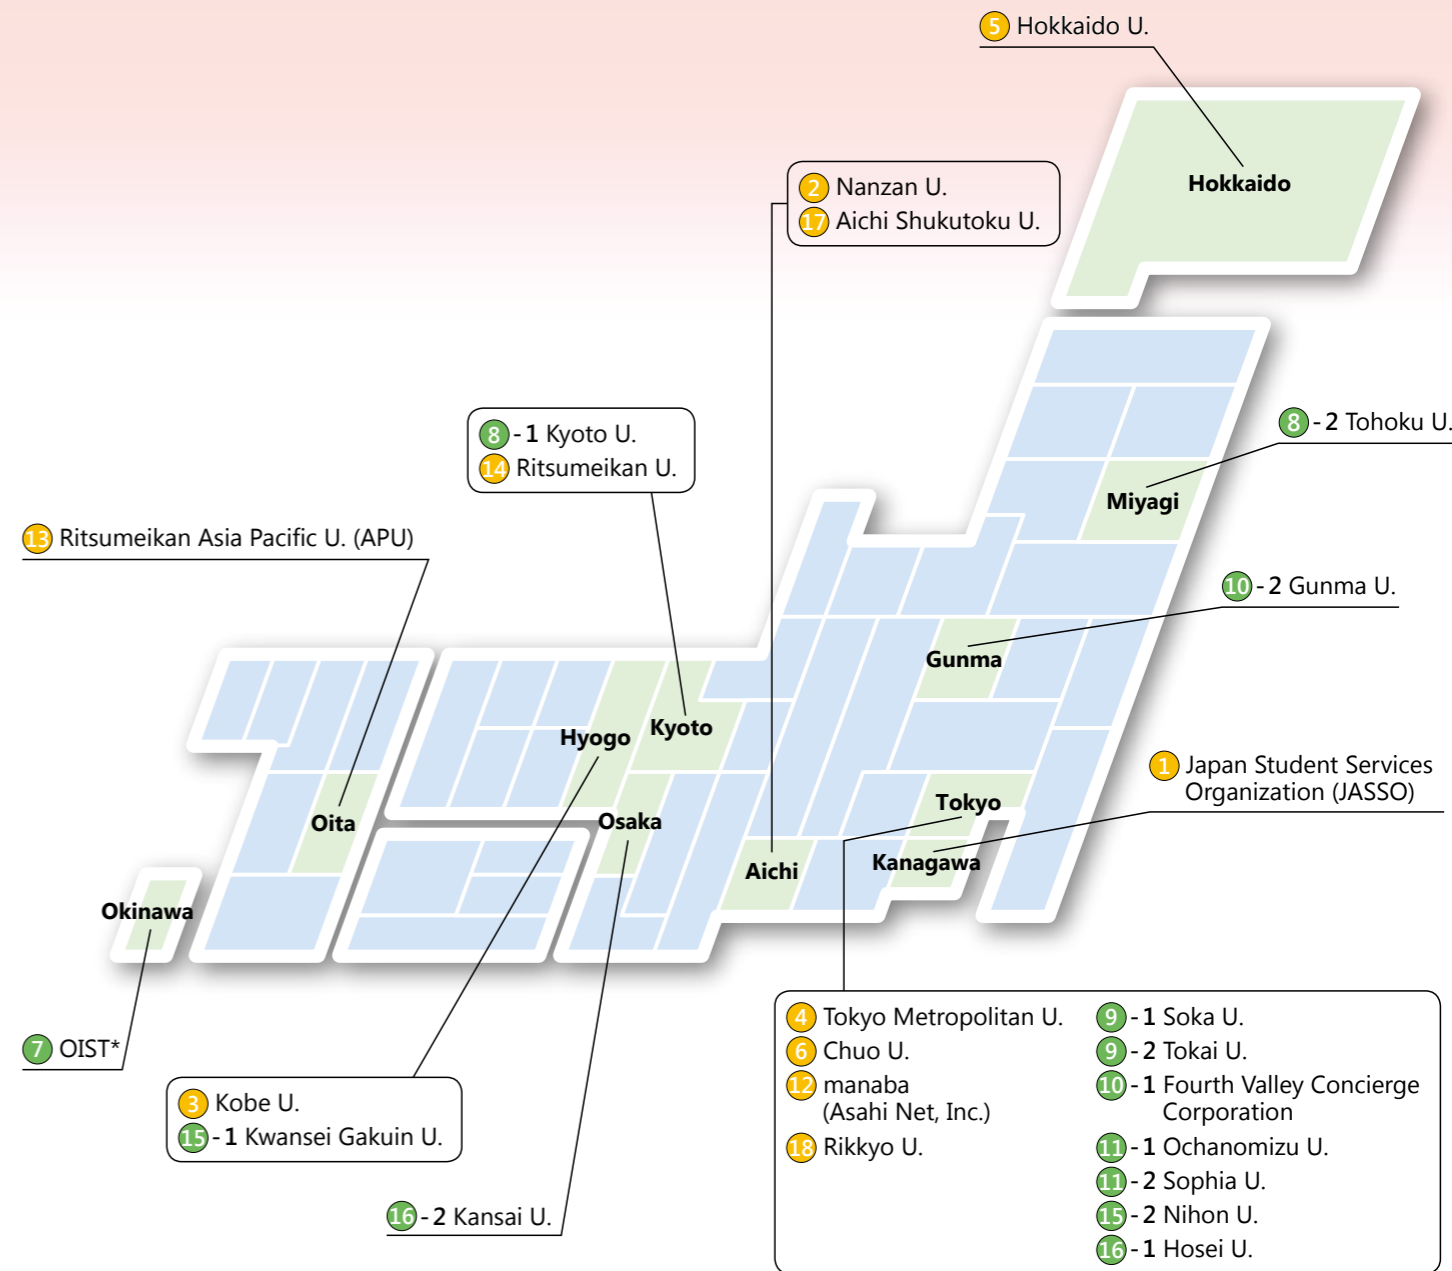

*OIST=Okinawa Institute of Science and Technology Graduate University

〈Booth #7-11, 15-16 Time Table〉

Date	Time	8:30	9:00	10:00	11:00	12:00	13:00	14:00	15:00	16:00	17:00	17:30	
1 Mar, Tue	Booth												
	7	JAFSA		OIST*		JAFSA							
	8	Tohoku University						Kyoto University					
	9	Soka University			Tokai University								
	10	Fourth Valley Concierge Corporation				Gunma University							
	11	Ochanomizu University			Sophia University								
	15	Nihon University			Kwansei Gakuin University								
16	Hosei University			Kansai University									
2 Mar, Wed	7	OIST*		JAFSA		JAFSA							
	8	Tohoku University		Kyoto University		Kyoto University							
	9	Soka University		Tokai University		Soka University Tokai University							
	10	Gunma University		Fourth Valley Concierge Corporation		STUDY in JAPAN Reception (14:00-16:00)		Fourth Valley Concierge Corporation					
	11	Sophia University		Ochanomizu University		Ochanomizu University							
	15	Kwansei Gakuin University		Nihon University		Nihon University							
	16	Kansai University		Hosei University		Hosei University							
3 Mar, Thu	7	OIST*		JAFSA		JAFSA							
	8	Tohoku University		Kyoto University		Kyoto University							
	9	Soka University		Tokai University		Soka University Tokai University							
	10	Gunma University		Fourth Valley Concierge Corporation		Fourth Valley Concierge Corporation							
	11	Ochanomizu University		Sophia University		Ochanomizu University							
	15	Nihon University		Kwansei Gakuin University		Nihon University							
	16	Hosei University		Kansai University		Hosei University							

*OIST=Okinawa Institute of Science and Technology Graduate University

Organized by _____ Supported by _____

〈Location of JAPAN Map〉

*Okinawa Institute of Science and Technology Graduate University.

◀ Programmes Offered by Exhibitors ▶